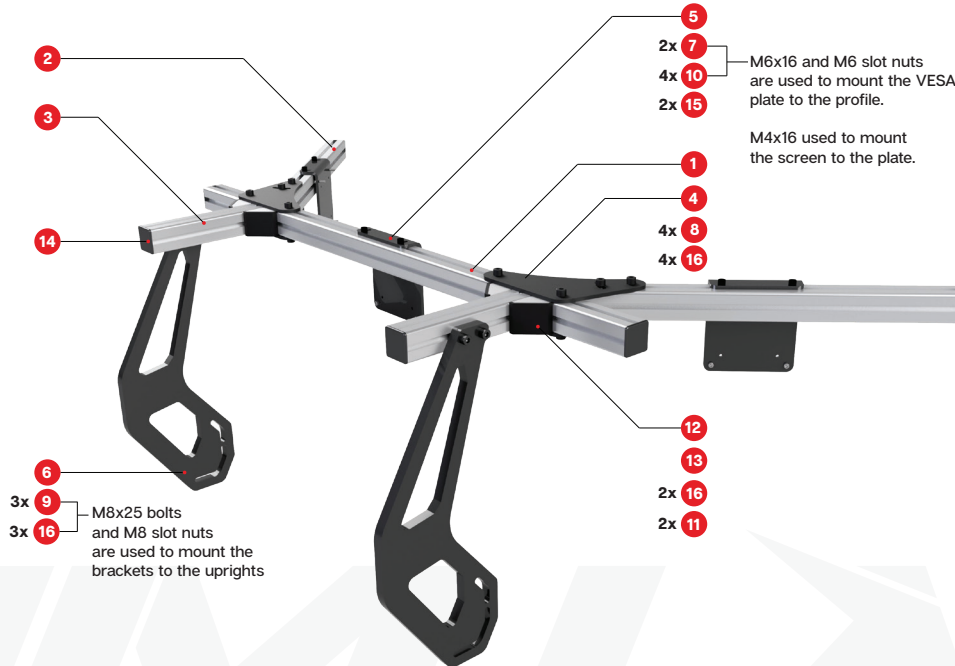

### Profile kit

#	Image	Profile type	Length	Note	Qty
1		40x40 L	850mm		1
2		40x40 L	500mm		2
3		40x40 L	200mm		2

### Hardware kit

#	Image	Name	Note	QTY
4		Pivot plate	Alu 5mm, black	4
5		VESA 75/100 bracket	Alu 5mm, black	3
6		Screen support bracket EVO	Alu 15mm, black	2
7		Cilindrical socket head M6x16	black, steel	6
8		Cilindrical socket head M8x16	black, steel	16
9		Cilindrical socket head M8x25*	black, steel	10
10		Philips head screw M4x16		12
11		Socket head bolt M8x16	galvanised	8
12		Connector bracket 40x40		4
13		Cover cap for corner bracket 40x40		4
14		Cover cap 40x40		8
15		Slot nut M6		6
16		Slot nut M8		40

Connector bracket parts

### Example

Connector bracket assembly