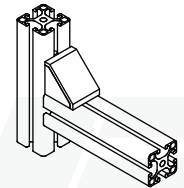

Example

Connector bracket assembly