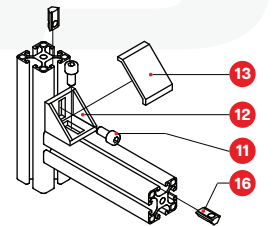

Example

Connector bracket assembly